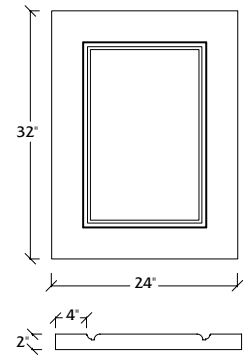

BALUSTRADE COMPONENTS

M-36-B

INSIDE RADIUS AVAILABLE
4'
10'
12'
18'

STRETCHER CORNER FRAME RADIUS

M-9

RADIUS 12' STRETCHER RADIUS

M-35

RADIUS 4'
6'
10'
12'
18'

STRETCHER TERMINAL CORNER FRAME RADIUS

M-10

RADIUS 36' STRETCHER TERMINAL RADIUS

NEWEL POSTS

BP-37-15

BP-32-14

Large Deco Egg Leg

Small Deco Egg Leg

BP-6-36

M-24-24

M-24-32

M-24-36

LENGTH 36' STRETCHER