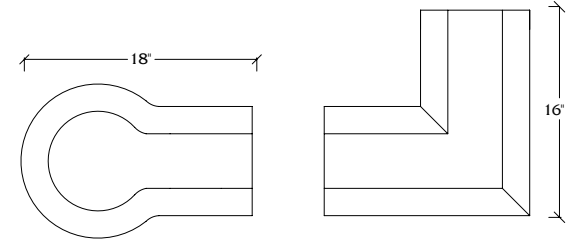

BALUSTRADE COMPONENTS

M-36-B

INSIDE RADIUS AVAILABLE
4'
10'
12'
18'

STRETCHER CORNER FRAME RADIUS

M-9

RADIUS 12' STRETCHER RADIUS

M-35

RADIUS 4'
6'
10'
12'
18'

STRETCHER TERMINAL CORNER FRAME RADIUS

M-10

RADIUS 36' STRETCHER TERMINAL RADIUS

NEWEL POSTS

BP-37-15

BP-32-14

Large Deco Egg Leg

Small Deco Egg Leg

BP-6-36

M-24-24

M-24-32

M-24-36

LENGTH 36' STRETCHER