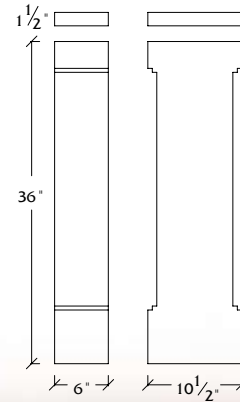

BALUSTRADE COMPONENTS

M-36-B

INSIDE RADIUS AVAILABLE
4'
10'
12'
18'

STRETCHER CORNER FRAME RADIUS

M-9

RADIUS 12' STRETCHER RADIUS

M-35

RADIUS 4'
6'
10'
12'
18'

STRETCHER TERMINAL CORNER FRAME RADIUS

M-10

RADIUS 36' STRETCHER TERMINAL RADIUS

NEWEL POSTS

BP-37-15

BP-32-14

Large Deco Egg Leg

Small Deco Egg Leg

BP-6-36

M-24-24

M-24-32

M-24-36

LENGTH 36' STRETCHER