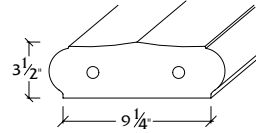

BALUSTRADE COMPONENTS

M-36-B

INSIDE RADIUS AVAILABLE
4'
10'
12'
18'

STRETCHER CORNER FRAME RADIUS

M-9

RADIUS 12' STRETCHER RADIUS

M-35

RADIUS 4'
6'
10'
12'
18'

STRETCHER TERMINAL CORNER FRAME RADIUS

M-10

RADIUS 36' STRETCHER TERMINAL RADIUS

NEWEL POSTS

BP-37-15

BP-32-14

Large Deco Egg Leg

Small Deco Egg Leg

BP-6-36

M-24-24

M-24-32

M-24-36

LENGTH 36' STRETCHER