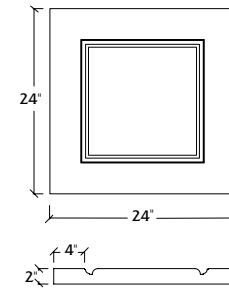

BALUSTRADE COMPONENTS

M-36-B

INSIDE RADIUS AVAILABLE
4'
10'
12'
18'

STRETCHER CORNER FRAME RADIUS

M-9

RADIUS 12' STRETCHER RADIUS

M-35

RADIUS 4'
6'
10'
12'
18'

STRETCHER TERMINAL CORNER FRAME RADIUS

M-10

RADIUS 36' STRETCHER TERMINAL RADIUS

NEWEL POSTS

BP-37-15

BP-32-14

Large Deco Egg Leg

Small Deco Egg Leg

BP-6-36

M-24-24

M-24-32

M-24-36

LENGTH 36' STRETCHER