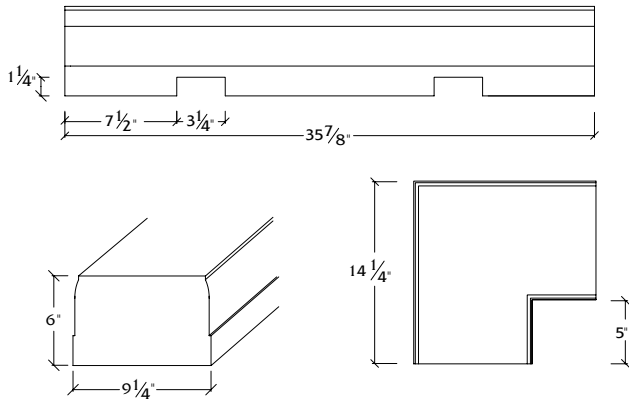

BALUSTRADE COMPONENTS

M-36-B

INSIDE RADIUS AVAILABLE
4'
10'
12'
18'

STRETCHER CORNER FRAME RADIUS

M-9

RADIUS 12' STRETCHER RADIUS

M-35

RADIUS 4'
6'
10'
12'
18'

STRETCHER TERMINAL CORNER FRAME RADIUS

M-10

RADIUS 36' STRETCHER TERMINAL RADIUS

NEWEL POSTS

BP-37-15

BP-32-14

Large Deco Egg Leg

Small Deco Egg Leg

BP-6-36

M-24-24

M-24-32

M-24-36

LENGTH 36' STRETCHER