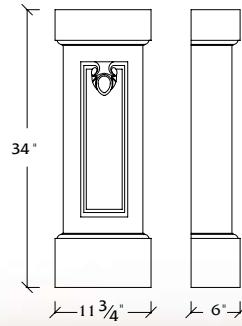

BALUSTRADE COMPONENTS

M-36-B

INSIDE RADIUS AVAILABLE
4'
10'
12'
18'

STRETCHER CORNER FRAME RADIUS

M-9

RADIUS 12' STRETCHER RADIUS

M-35

RADIUS 4'
6'
10'
12'
18'

STRETCHER TERMINAL CORNER FRAME RADIUS

M-10

RADIUS 36' STRETCHER TERMINAL RADIUS

NEWEL POSTS

BP-37-15

BP-32-14

Large Deco Egg Leg

Small Deco Egg Leg

BP-6-36

M-24-24

M-24-32

M-24-36

LENGTH 36' STRETCHER