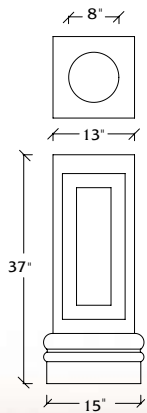

BALUSTRADE COMPONENTS

M-36-B

INSIDE RADIUS AVAILABLE
4'
10'
12'
18'

STRETCHER CORNER FRAME RADIUS

M-9

RADIUS 12' STRETCHER RADIUS

M-35

RADIUS 4'
6'
10'
12'
18'

STRETCHER TERMINAL CORNER FRAME RADIUS

M-10

RADIUS 36' STRETCHER TERMINAL RADIUS

NEWEL POSTS

BP-37-15

BP-32-14

Large Deco Egg Leg

Small Deco Egg Leg

BP-6-36

M-24-24

M-24-32

M-24-36

LENGTH 36' STRETCHER