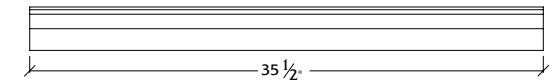

BALUSTRADE COMPONENTS

M-36-B

INSIDE RADIUS AVAILABLE
4'
10'
12'
18'

STRETCHER CORNER FRAME RADIUS

M-9

RADIUS 12' STRETCHER RADIUS

M-35

RADIUS 4'
6'
10'
12'
18'