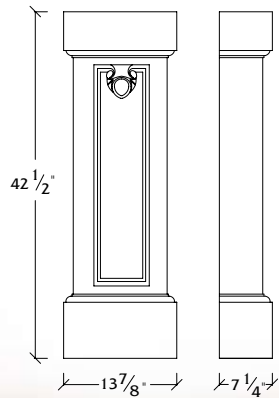

BALUSTRADE COMPONENTS

M-36-B

INSIDE RADIUS AVAILABLE
4'
10'
12'
18'

STRETCHER CORNER FRAME RADIUS

M-9

RADIUS 12' STRETCHER RADIUS

M-35

RADIUS 4'
6'
10'
12'
18'

STRETCHER TERMINAL CORNER FRAME RADIUS

M-10

RADIUS 36' STRETCHER TERMINAL RADIUS

NEWEL POSTS

BP-37-15

BP-32-14

Large Deco Egg Leg

Small Deco Egg Leg

BP-6-36

M-24-24

M-24-32

M-24-36

LENGTH 36' STRETCHER