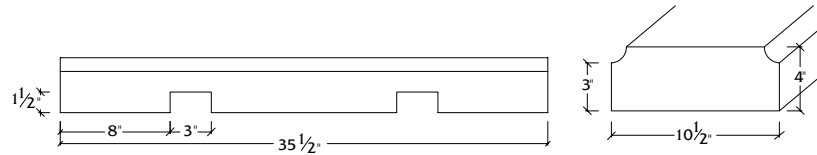

BALUSTRADE COMPONENTS

M-36-B

INSIDE RADIUS AVAILABLE
4'
10'
12'
18'

STRETCHER CORNER FRAME RADIUS

M-9

RADIUS 12' STRETCHER RADIUS

M-35

RADIUS 4'
6'
10'
12'
18'

STRETCHER TERMINAL CORNER FRAME RADIUS

M-10

RADIUS 36' STRETCHER TERMINAL RADIUS

NEWEL POSTS

BP-37-15

BP-32-14

Large Deco Egg Leg

Small Deco Egg Leg

BP-6-36

M-24-24

M-24-32

M-24-36

LENGTH 36' STRETCHER