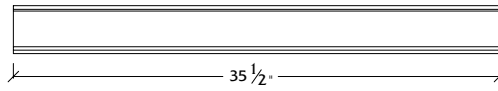

BALUSTRADE COMPONENTS

M-36-B

INSIDE RADIUS AVAILABLE
4'
10'
12'
18'

STRETCHER CORNER FRAME RADIUS

M-9

RADIUS 12' STRETCHER RADIUS

M-35

RADIUS 4'
6'
10'
12'
18'