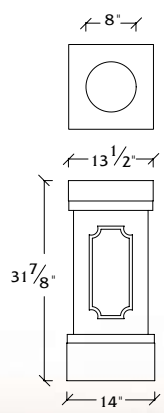

BALUSTRADE COMPONENTS

M-36-B

INSIDE RADIUS AVAILABLE
4'
10'
12'
18'

STRETCHER CORNER FRAME RADIUS

M-9

RADIUS 12' STRETCHER RADIUS

M-35

RADIUS 4'
6'
10'
12'
18'

STRETCHER TERMINAL CORNER FRAME RADIUS

M-10

RADIUS 36' STRETCHER TERMINAL RADIUS

NEWEL POSTS

BP-37-15

BP-32-14

Large Deco Egg Leg

Small Deco Egg Leg

BP-6-36

M-24-24

M-24-32

M-24-36

LENGTH 36' STRETCHER