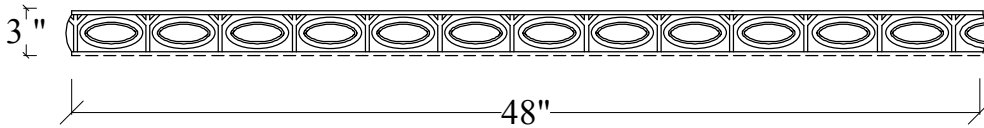

TOP VIEW

SIDE VIEW

PROFILE

INDICATES UNFINISHED
SURFACE

BENCH SEAT

PIECE ID: B-S-48	QUANTITY:	COLOR:	FINISH:
PROJECT NAME:		WEIGHT: ~ LBS.	
LOCATION:		MIX: C-A (CONCRETE)	
CONTACT:			
DETAIL:			
LIFTING DEVICES:			
ATTACHMENT:			WWW.MESAPRECAST.COM