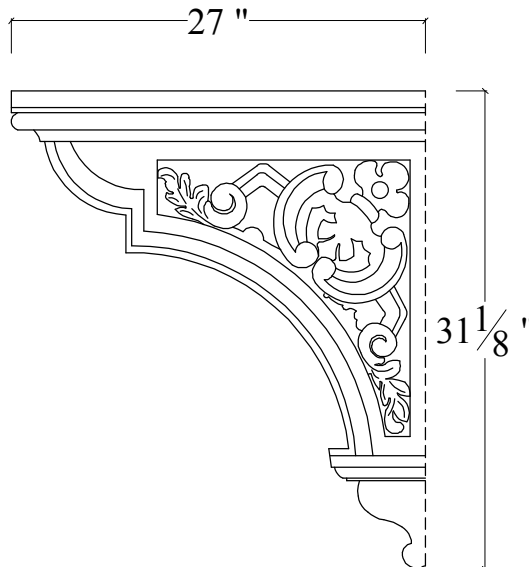

FRONT VIEW

SIDE VIEW

OPPOSITE SIDE VIEW

INDICATES UNFINISHED
SURFACE

CORBEL

PIECE ID: BENEDETTO BRACKET-L	QUANTITY:	COLOR:	FINISH:
PROJECT NAME:		WEIGHT: ~ LBS.	
LOCATION:		MIX: C-A (CONCRETE)	
CONTACT:			
DETAIL:			
LIFTING DEVICES:			
ATTACHMENT:			WWW.MESAPRECAST.COM