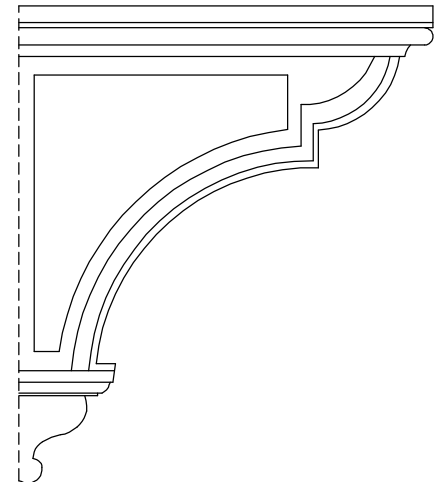

FRONT VIEW

SIDE VIEW

OPPOSITE SIDE VIEW

INDICATES UNFINISHED
SURFACE

CORBEL

PIECE ID: BENEDETTO BRACKET-L	QUANTITY:	COLOR:	FINISH:
PROJECT NAME:		WEIGHT: ~ LBS.	
LOCATION:		MIX: C-A (CONCRETE)	
CONTACT:			
DETAIL:			
LIFTING DEVICES:			
ATTACHMENT:			WWW.MESAPRECAST.COM