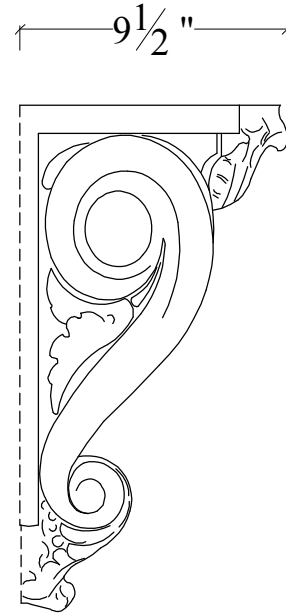

FRONT VIEW

SIDE VIEW

INDICATES UNFINISHED
SURFACE

CORBEL

PIECE ID: CRESCENZIA	QUANTITY:	COLOR:	FINISH:
PROJECT NAME:		WEIGHT: ~ LBS.	
LOCATION:		MIX: C-A (CONCRETE)	
CONTACT:			
DETAIL:			
LIFTING DEVICES:			
ATTACHMENT:			WWW.MESAPRECAST.COM