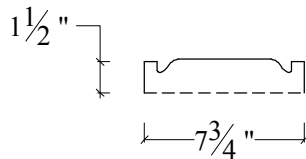

FRONT VIEW

PROFILE

**DECO EGG TERMINAL MOLDING**

-----  
INDICATES UNFINISHED SURFACE

PIECE ID: <b>M1-8DECOT</b>	QUANTITY:	COLOR:	FINISH:
PROJECT NAME:		WEIGHT: ~ 18 LBS.	
LOCATION:		MIX: C-B (CONCRETE)	
CONTACT:			
DETAIL:			
LIFTING DEVICES:			
ATTACHMENT:			<b>WWW.MESAPRECAST.COM</b>