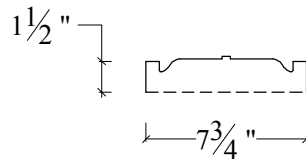

TOP VIEW

RADIUS AVAILABLE

- 12"
- 16"
- 18"
- 20"
- 22"
- 24"
- 25"
- 28"
- 30"
- 32"
- 36"
- 44"
- 50"
- 54"
- 62"
- 72"
- 96"
- 15' 6"

PROFILE

-----  
INDICATES UNFINISHED SURFACE

**MOLDING / WALLCAP**

PIECE ID: <b>M1-8R12-WR</b>	QUANTITY:	COLOR:	FINISH:
PROJECT NAME:		WEIGHT: ~ LBS.	
LOCATION:		MIX: <b>C-A (CONCRETE)</b>	
CONTACT:			
DETAIL:			
LIFTING DEVICES:			
ATTACHMENT:			<b>WWW.MESAPRECAST.COM</b>