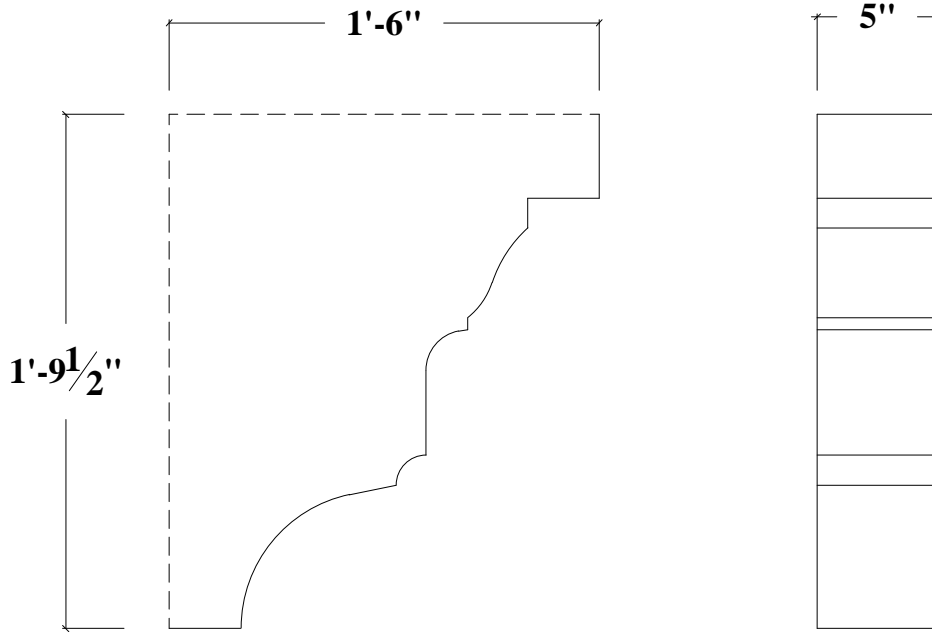

..\..\logos\Mesa-Precast-logo-final_04-08-09.jpg

MESA PRECAST & SUPPLY, LLC.

415 S. PRICE RD. TEMPE, AZ 85281

OFFICE: 480-968-5400 FAX: 480-894-0375

SIDE VIEW

FRONT VIEW

CORBEL

INDICATES
UNFINISHED SURFACE

PIECE ID: ANGELO	QUANTITY:	COLOR:	FINISH:
PROJECT NAME:		WEIGHT: ~ LBS.	
LOCATION:		MIX: C-A (CONCRETE)	
CONTACT:			
DETAIL:			
LIFTING DEVICES:			
ATTACHMENT:			WWW.MESAPRECAST.COM