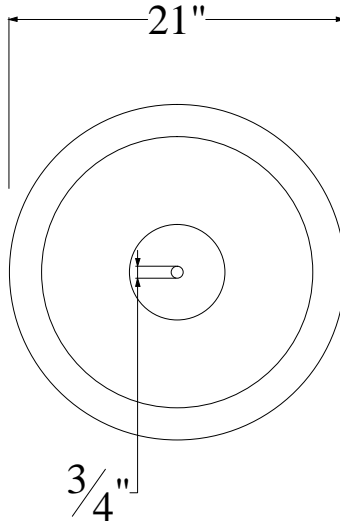

..\..\logos\Mesa-Precast-logo-final_04-08-09.jpg

MESA PRECAST & SUPPLY, LLC.

415 S. PRICE RD. TEMPE, AZ 85281

OFFICE: 480-968-5400 FAX: 480-894-0375

TOP VIEW