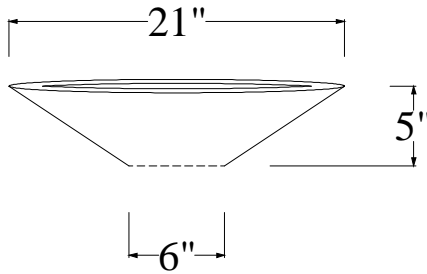

SIDE VIEW

PLANTER

INDICATES UNFINISHED
SURFACE

PIECE ID: P-WOK21-LP	QUANTITY:	COLOR:	FINISH:
PROJECT NAME:		WEIGHT: ~50 LBS.	
LOCATION:		MIX: C-B (CONCRETE)	
CONTACT:			
DETAIL:			
LIFTING DEVICES:			
ATTACHMENT:			WWW.MESAPRECAST.COM