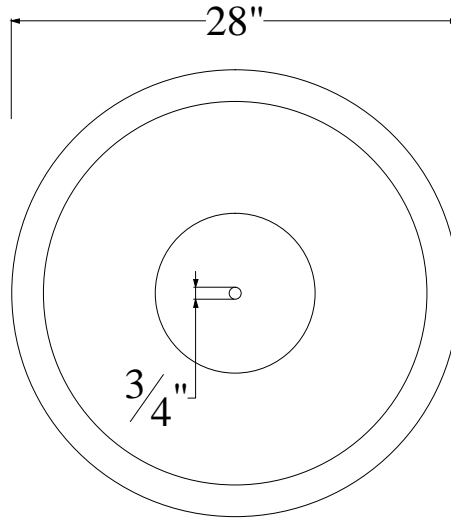

..\..\logos\Mesa-Precast-logo-final_04-08-09.jpg

MESA PRECAST & SUPPLY, LLC.

415 S. PRICE RD. TEMPE, AZ 85281

OFFICE: 480-968-5400 FAX: 480-894-0375

TOP VIEW