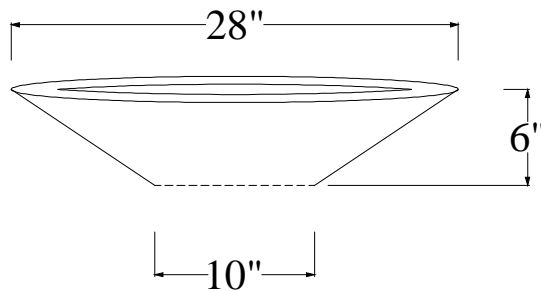

SIDE VIEW

PLANTER

INDICATES UNFINISHED
SURFACE

PIECE ID: P-WOK28-LP	QUANTITY:	COLOR:	FINISH:
PROJECT NAME:		WEIGHT: ~125 LBS.	
LOCATION:		MIX: C-B (CONCRETE)	
CONTACT:			
DETAIL:			
LIFTING DEVICES:			
ATTACHMENT:			WWW.MESAPRECAST.COM