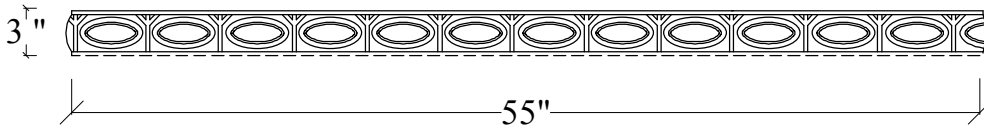

TOP VIEW

SIDE VIEW

PROFILE

INDICATES UNFINISHED
SURFACE

BENCH SEAT

PIECE ID: B-S-55	QUANTITY:	COLOR:	FINISH:
PROJECT NAME:		WEIGHT: ~ LBS.	
LOCATION:		MIX: C-A (CONCRETE)	
CONTACT:			
DETAIL:			
LIFTING DEVICES:			
ATTACHMENT:			WWW.MESAPRECAST.COM