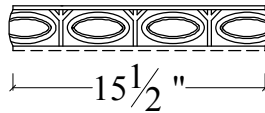

TOP VIEW

SIDE VIEW

PROFILE

INDICATES UNFINISHED
SURFACE

BENCH SEAT

PIECE ID: B-S-55	QUANTITY:	COLOR:	FINISH:
PROJECT NAME:		WEIGHT: ~ LBS.	
LOCATION:		MIX: C-A (CONCRETE)	
CONTACT:			
DETAIL:			
LIFTING DEVICES:			
ATTACHMENT:			WWW.MESAPRECAST.COM