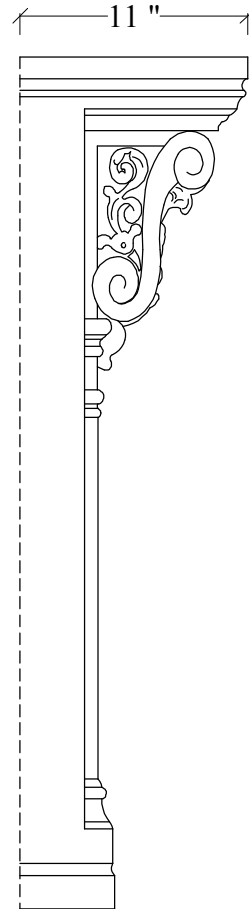

FRONT VIEW

SIDE VIEW

INDICATES UNFINISHED SURFACE

CORBEL

PIECE ID: DA VINCI	QUANTITY:	COLOR:	FINISH:
PROJECT NAME:		WEIGHT: ~ LBS.	
LOCATION:		MIX: C-A (CONCRETE)	
CONTACT:			
DETAIL:			
LIFTING DEVICES:			
ATTACHMENT:			WWW.MESAPRECAST.COM