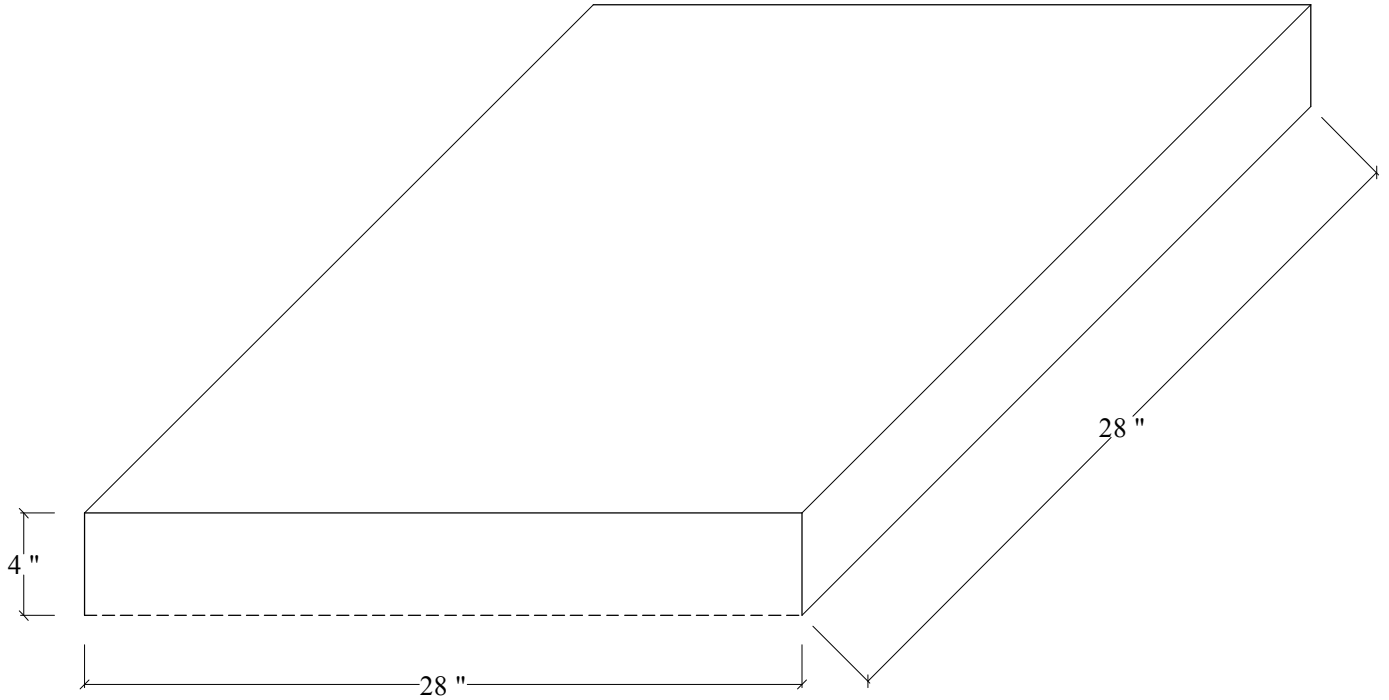

MESA PRECAST & SUPPLY, LLC.
 415 S. PRICE RD. TEMPE, AZ 85281
 OFFICE: 480-968-5400 FAX: 480-894-0375

 INDICATES UNFINISHED SURFACE

PIER CAP

PIECE ID: FC-28-4	QUANTITY:	COLOR:	FINISH:
PROJECT NAME:		WEIGHT: ~ 250 LBS.	
LOCATION:		MIX: C-A (CONCRETE)	
CONTACT:			
DETAIL:			
LIFTING DEVICES:			
ATTACHMENT:			WWW.MESAPRECAST.COM