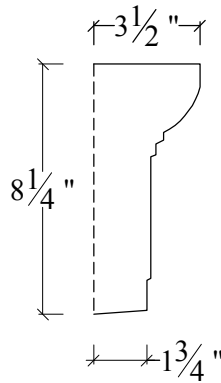

RADIUS
24"
36"
72"
108"

PROFILE

INDICATES UNFINISHED SURFACE

MOLDING / WALLCAP

PIECE ID: M-8R24	QUANTITY:	COLOR:	FINISH:
PROJECT NAME:		WEIGHT: ~ LBS.	
LOCATION:		MIX: C-A (CONCRETE)	
CONTACT:			
DETAIL:			
LIFTING DEVICES:			
ATTACHMENT:			WWW.MESAPRECAST.COM