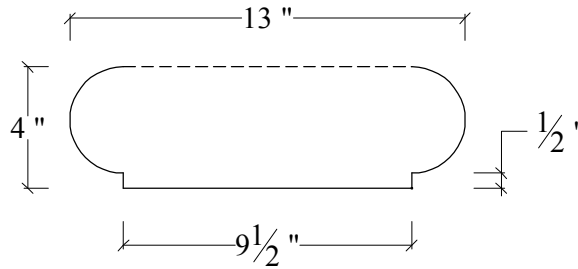

RADIUS AVAILABLE

- 34"
- 54"
- 13' 4"
- 36'
- 41'

PROFILE

INDICATES UNFINISHED SURFACE

MOLDING / WALLCAP

PIECE ID: M-WDB-13-4R34	QUANTITY:	COLOR:	FINISH:
PROJECT NAME:		WEIGHT: ~ LBS.	
LOCATION:		MIX: C-A (CONCRETE)	
CONTACT:			
DETAIL:			
LIFTING DEVICES:			
ATTACHMENT:			WWW.MESAPRECAST.COM