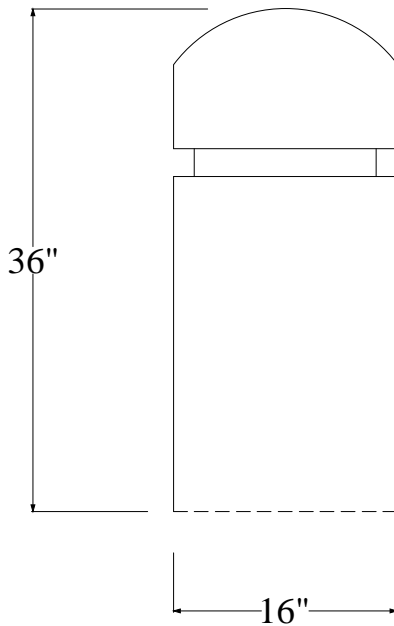

FRONT VIEW

INDICATES UNFINISHED
SURFACE

BOLLARD

PIECE ID: BOLLARD-5	QUANTITY:	COLOR:	FINISH:
PROJECT NAME:		WEIGHT: ~383 LBS.	
LOCATION:		MIX: C-B (CONCRETE)	
CONTACT:			
DETAIL:			
LIFTING DEVICES:			
ATTACHMENT:			WWW.MESAPRECAST.COM