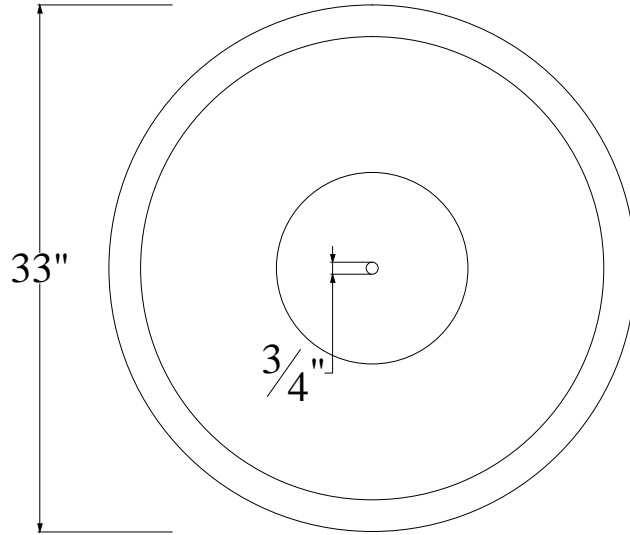

..\..\logos\Mesa-Precast-logo-final_04-08-09.jpg

MESA PRECAST & SUPPLY, LLC.

415 S. PRICE RD. TEMPE, AZ 85281

OFFICE: 480-968-5400 FAX: 480-894-0375

TOP VIEW