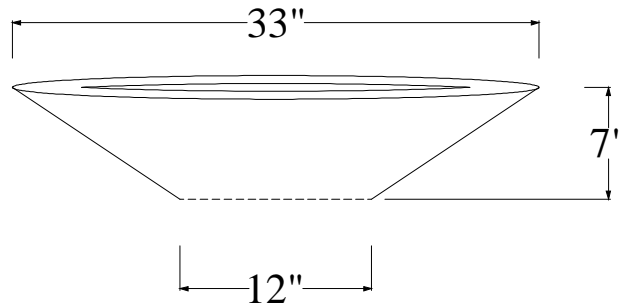

SIDE VIEW

PLANTER

INDICATES UNFINISHED
SURFACE

PIECE ID: P-WOK33-LP	QUANTITY:	COLOR:	FINISH:
PROJECT NAME:		WEIGHT: ~185 LBS.	
LOCATION:		MIX: C-B (CONCRETE)	
CONTACT:			
DETAIL:			
LIFTING DEVICES:			
ATTACHMENT:			WWW.MESAPRECAST.COM