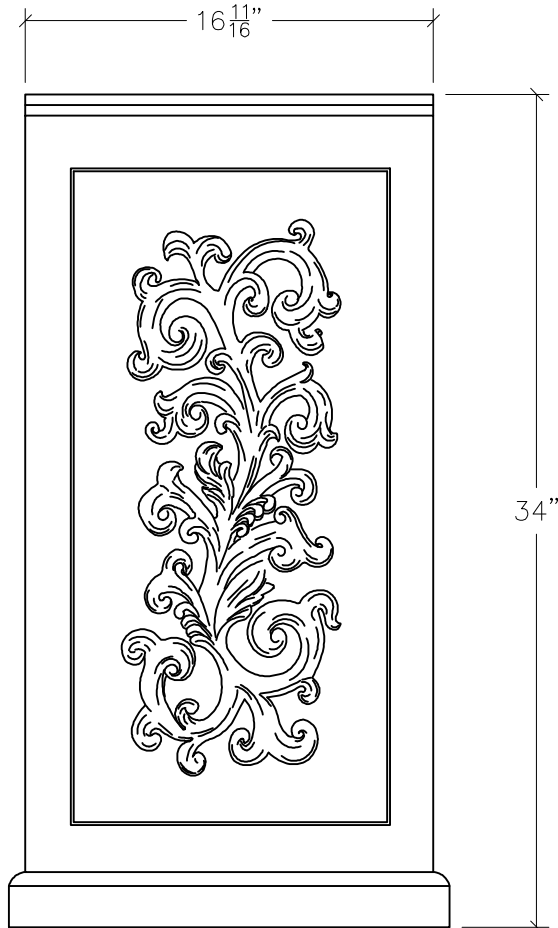

..\..\logos\Mesa-Precast-logo-final_04-08-09.jpg

MESA PRECAST & SUPPLY, LLC.

415 S. PRICE RD. TEMPE, AZ 85281

OFFICE: 480-968-5400 FAX: 480-894-0375

SIDE VIEW

FRONT VIEW

PIECE ID: PANEL-DECO VINE	QUANTITY:	COLOR:	FINISH:
PROJECT NAME:		WEIGHT: ~ LBS.	
LOCATION:		MIX: C-A (CONCRETE)	
CONTACT:			
DETAIL:			
LIFTING DEVICES:			
ATTACHMENT:			WWW.MESAPRECAST.COM